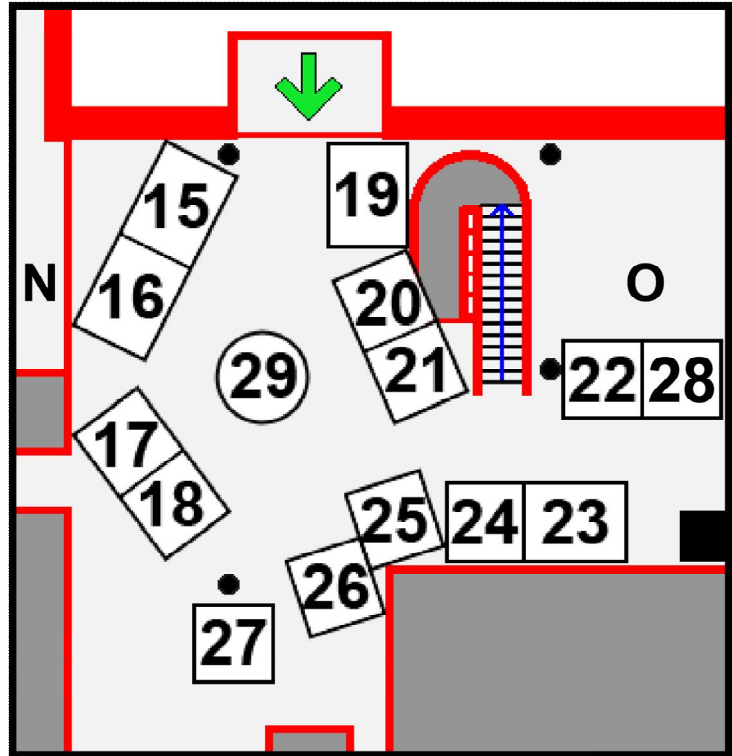

Entrance hall of Mathilda

Entrance hall of Tritonia

Stands 1-14 entrance hall of Mathilda
Stands 15-29 entrance hall of Tritonia
Stands 30-36 beside auditorium Wolff

M = restaurant Mathilda, O = Cafe Oscar
N = auditorium Nissi